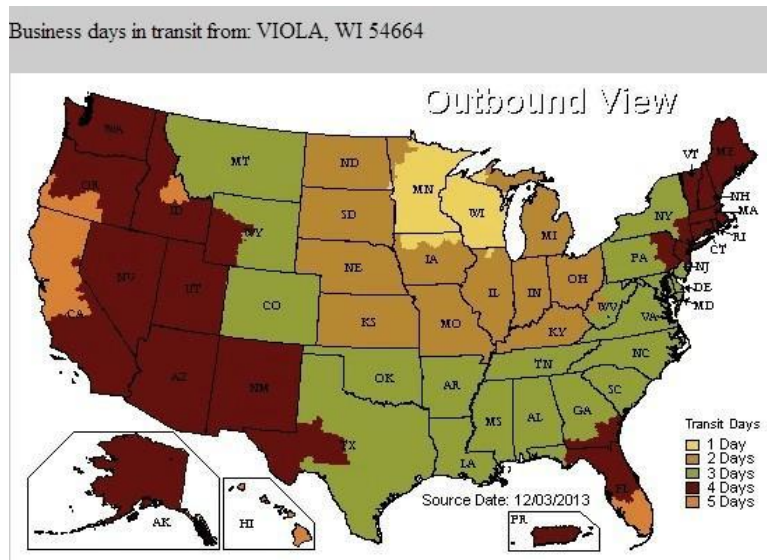

# Shipping Costs

Actual shipping charges will be added to the order for Unsurfaced lumber.

## Only Continental USA

\$00.00 - \$40.00 ----- \$11.00  
\$40.01 - \$80.00 ----- \$13.00  
\$80.01 and over ----- \$20%  
(estimated)

Foreign Orders: Credit Card, or Paypal only – Actual shipping charges will be added.